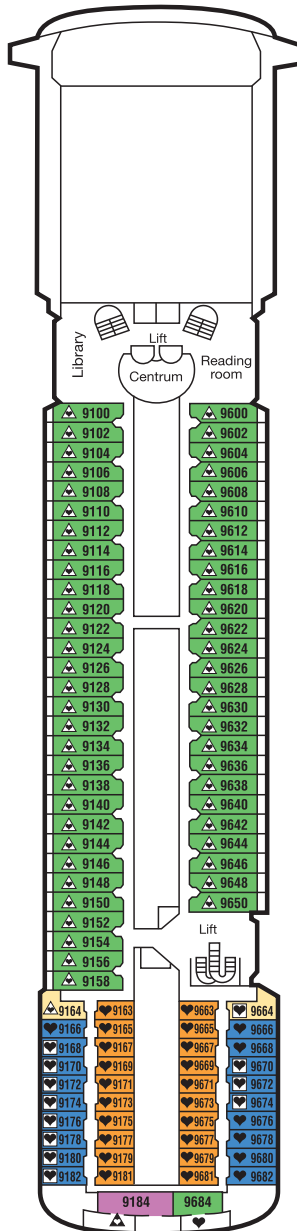

Empress

Royal Suite with terrace Suite deluxe with terrace Junior Suite with terrace Outside deluxe Outside Superior Outside Superior Outside Superior Outside Superior Outside Outside (p.v.)* Inside Superior Inside Superior Inside Superior Inside Inside

* (p.v.) Partial View

Cabins 7186, 7188, 7690, 7688, 7686, 8686 and 9684 have no living room.

DECK 7

DECK 8

DECK 9

DECK 10

DECK 11