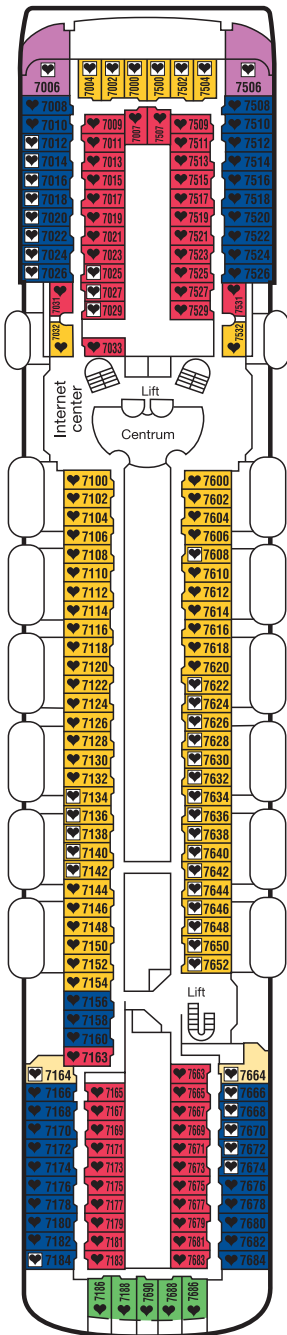

Empress

Royal Suite with terrace Suite deluxe with terrace Junior Suite with terrace Outside deluxe Outside Superior Outside Superior Outside Superior Outside Superior Outside Outside (p.v.)* Inside Superior Inside Superior Inside Superior Inside Inside

* (p.v.) Partial View

Cabins 7186, 7188, 7690, 7688, 7686, 8686 and 9684 have no living room.

DECK 7

DECK 8

DECK 9

DECK 10

DECK 11