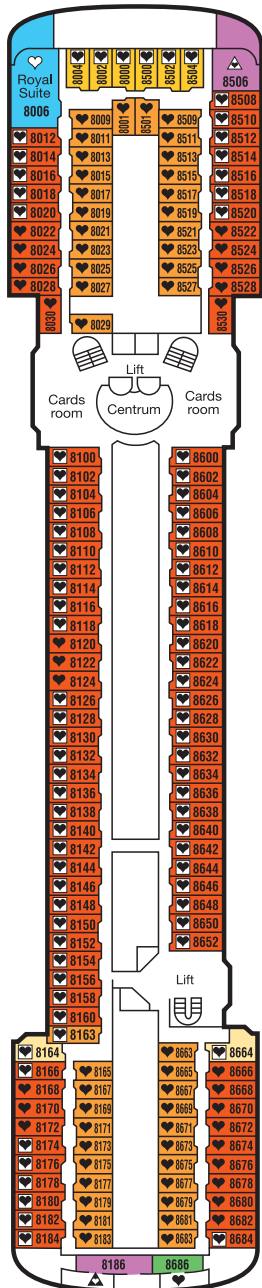

Empress

Royal Suite with terrace Suite deluxe with terrace Junior Suite with terrace Outside deluxe Outside Superior Outside Superior Outside Superior Outside Superior Outside Outside (p.v.)* Inside Superior Inside Superior Inside Superior Inside Inside

* (p.v.) Partial View

Cabins 7186, 7188, 7690, 7688, 7686, 8686 and 9684 have no living room.

DECK 7

DECK 8

DECK 9

DECK 10

DECK 11